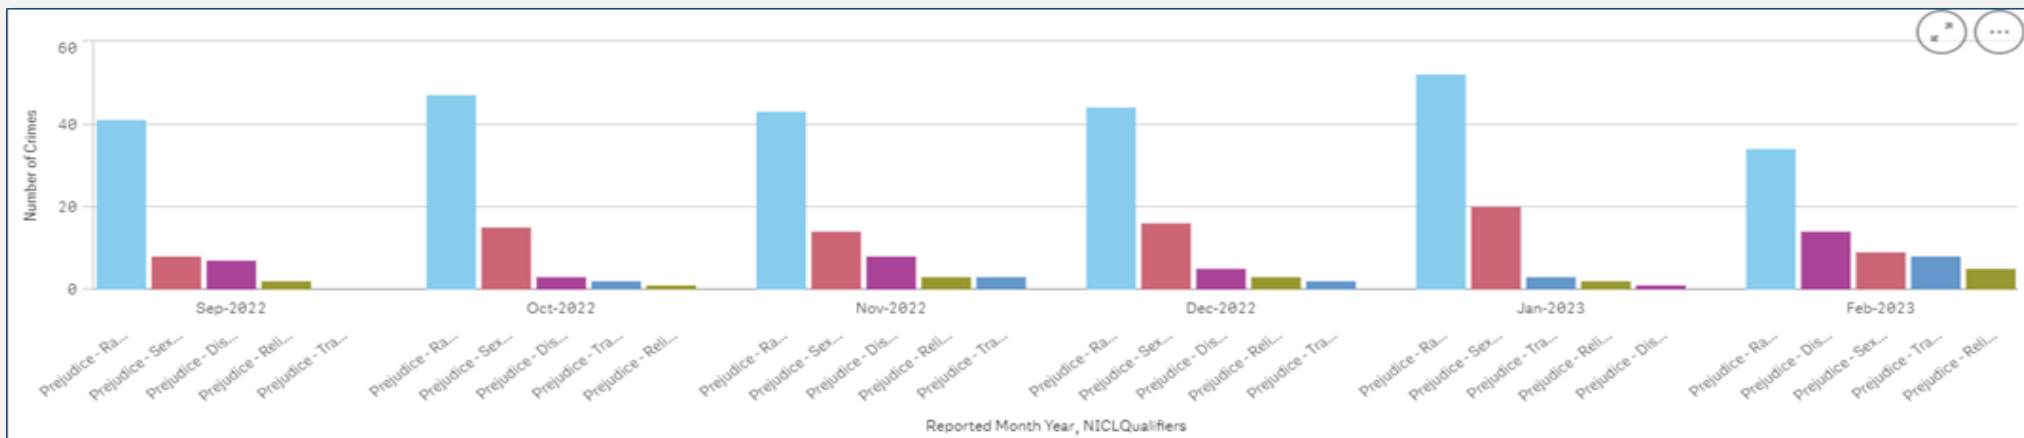

Performance – Hate Crime Overview

Force

Monthly hate crime volumes remain within nominal bounds with no exception. Year on year trend data is reporting increases in Transgender and Sexual Orientation related hate which follows National trends.

Data from the victim satisfaction survey reports that Hate Crime victims have an 84.5% overall satisfaction rate with the service they receive from Wiltshire Police.

Devizes CPT

	Number of Crimes	Change (number)	Change (%)
Total	50	-4	-7.4%
Prejudice – Racial	37	2	5.7%
Prejudice – Sexual orientation	11	1	10.0%
Prejudice - Disability	2	-7	-77.8%
Prejudice - Religion	2	2	0.0%
Prejudice - Transgender	1	1	0.0%

Year on year comparison February 2022 to February 2023 (note: an individual crime can be tagged with more than one prejudice type e.g. sexual orientation & transgender)

Force Hate Crime (6 months to February 2023)