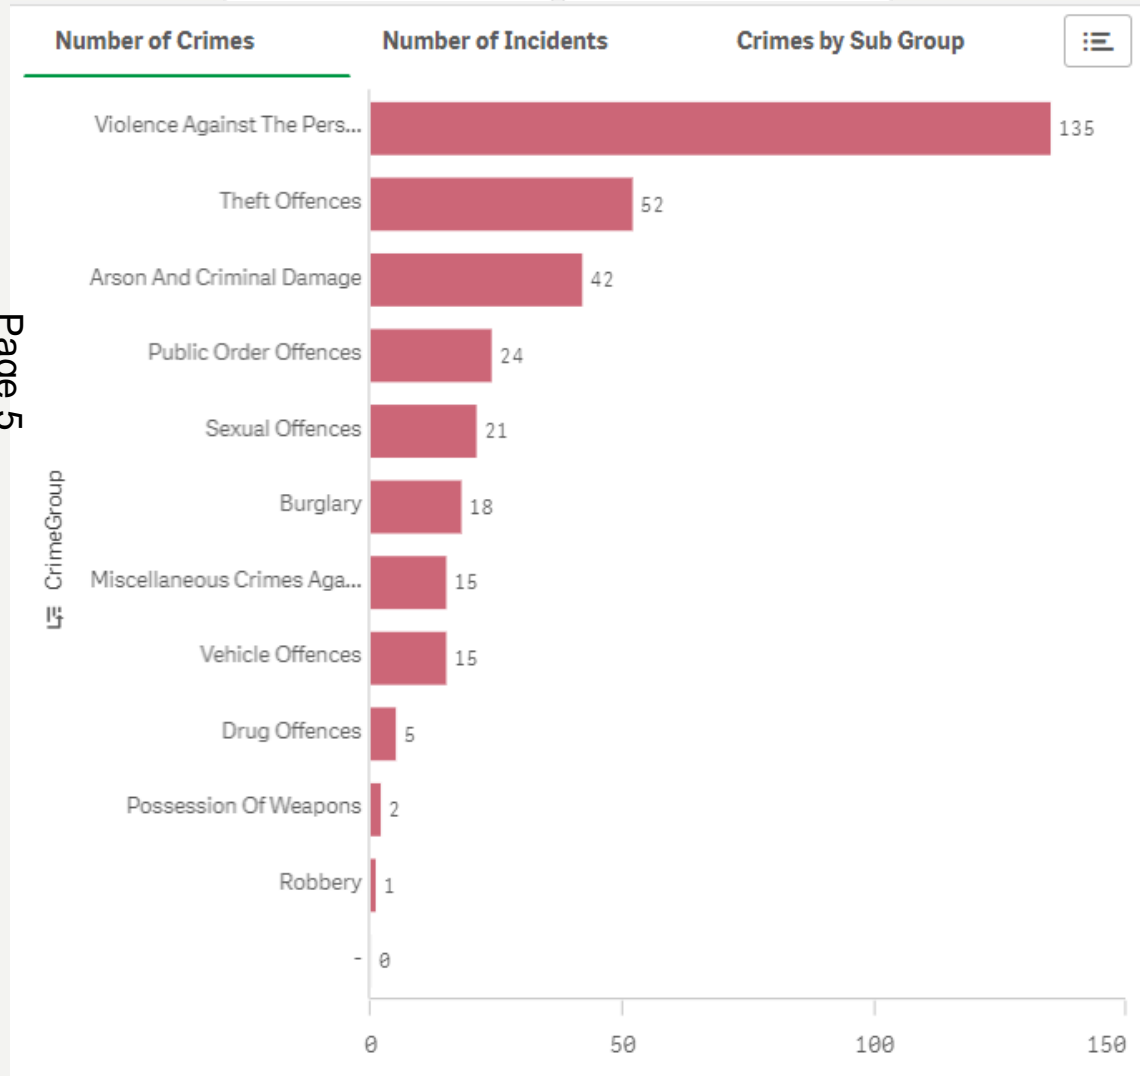

Mark Braithwaite, Melissa Camilleri (Marlborough)

Andrew Maclachlan, Paula Yarranton, Kelly Watts, Debbie Lowe
(Devizes)

Performance – 12 Months to February 2023

Force

- Wiltshire Police recorded crime reports a YoY increase of 7% in the 12 months to February 2023 and continues to have one of the lowest crime rates in the country per 1,000 population.
- Wiltshire Police has seen a 14.3% increase in violence without injury crimes in the 12 months to February 2023.
- In February 2023, we received:
 - 8,604 '999' calls, which we answered within 6 seconds on average;
 - 14,558 '101' calls, which we answered within 31 seconds on average;
 - 8,611 CRIB calls, which we answered within 8 minutes on average.
- In February 2023, we also attended 1,424 emergency incidents within 10 minutes and 21 seconds on average.

Data from the victim satisfaction survey reports that Hate Crime victims have an 84.5% overall satisfaction rate with the service they receive from Wiltshire Police.

Devizes CPT

	Number of Crimes	Change (number)	Change (%)
Total	50	-4	-7.4%
Prejudice – Racial	37	2	5.7%
Prejudice – Sexual orientation	11	1	10.0%
Prejudice - Disability	2	-7	-77.8%
Prejudice - Religion	2	2	0.0%
Prejudice - Transgender	1	1	0.0%

Year on year comparison February 2022 to February 2023 (note: an individual crime can be tagged with more than one prejudice type e.g. sexual orientation & transgender)

Force Hate Crime (6 months to February 2023)

March and April stats- Devizes

Number of Crimes

330

Number of Incidents

366

330 crimes over a 2 month period-demand remains steady

Slight spike noted in criminal damages within the town centre

Rural thefts continue to occur in line with national trends